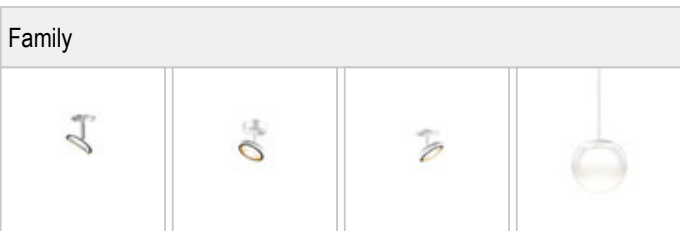

BLOP / SPOT 60° LV MAX - PLUG SPOTLIGHTS

BLOP / SPOT 60° LV MAX

240546ch		chrome
240546mcgy		mattchrome (mcgy)
240546sw		black
240546ws		white

BLOP / SPOT 60° LV MAX

stecker_21.jpg	0 V	350 mA		IP20		LED
	12 W	min. 1200 lm	2700K	CRI 90	60°	

Product data

Art.-No.: 240546ws
 Safety class: III

Lamp type

Lamp type: LED
 Power: max. 12 W
 Luminous flux (lm): min. 1200
 Lichttemperatur: 2700K
 Color rendering: CRI 90

Designer: Dirk Wortmeyer