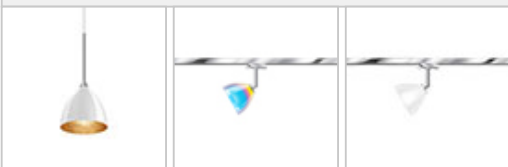

SILVA / 160 G9 ALL-IN

710172ch

SILVA / 160 G9 ALL-IN

710172ch  White inside gold

710172mcgy  White inside gold

Family

SILVA / 160 G9 ALL-IN

Product data

Art.-No.: 710172ch

Safety class: II

Lamp type

Lamp type: QT 14

Power: max. 48 W

Socketed: G9

Designer: BRUCK