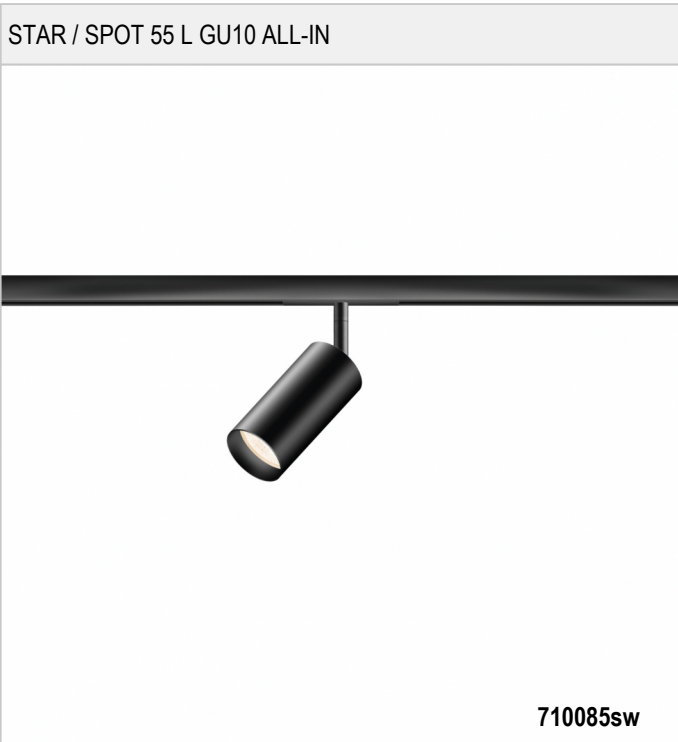

STAR / SPOT 55 L GU10 ALL-IN -

BRUCK.

STAR / SPOT 55 L GU10 ALL-IN

	230 V		IP20		RLC		LED
	10 W		GU10		min. 1200 lm		CRI 80

Product data

Art.-No.: 710085sw
 Safety class: II

Lamp type

Lamp type: QPAR 51 LED
 Power: max. 10 W
 Socked: GU10

Designer: BRUCK

STAR / SPOT 55 L GU10 ALL-IN

710085ch		chrome
710085mcgy		mattchrome (mcgy)
710085sw		black
710085ws		white