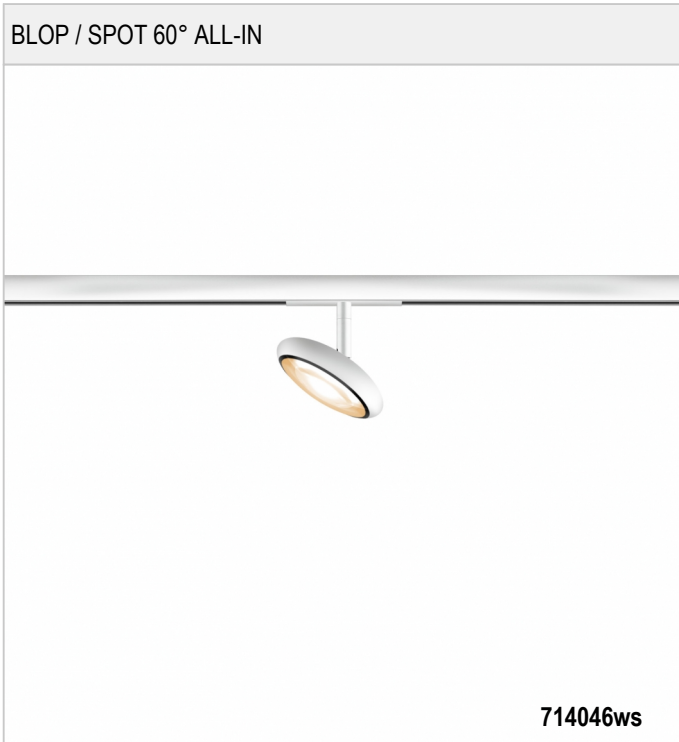

BLOP / SPOT 60° ALL-IN - AC OE PENDANT LUMINAIRES

BRUCK.

BLOP / SPOT 60° ALL-IN

230 V		IP20	 R.C		LED
	12 W	min. 950 lm	2700K	CRI 90	60°

Product data

Art.-No.: 714046ws
 Safety class: II

Lamp type

Lamp type: LED
 Power: max. 12 W
 Luminous flux (lm): min. 950
 Lichttemperatur: 2700K
 Color rendering: CRI 90

Designer: Dirk Wortmeyer

BLOP / SPOT 60° ALL-IN

714046ws		white
714046mcgy		mattchrome (mcgy)
714046ch		chrome
714046sw		black
714046hw		champagne, white
714046hb		champagne, black