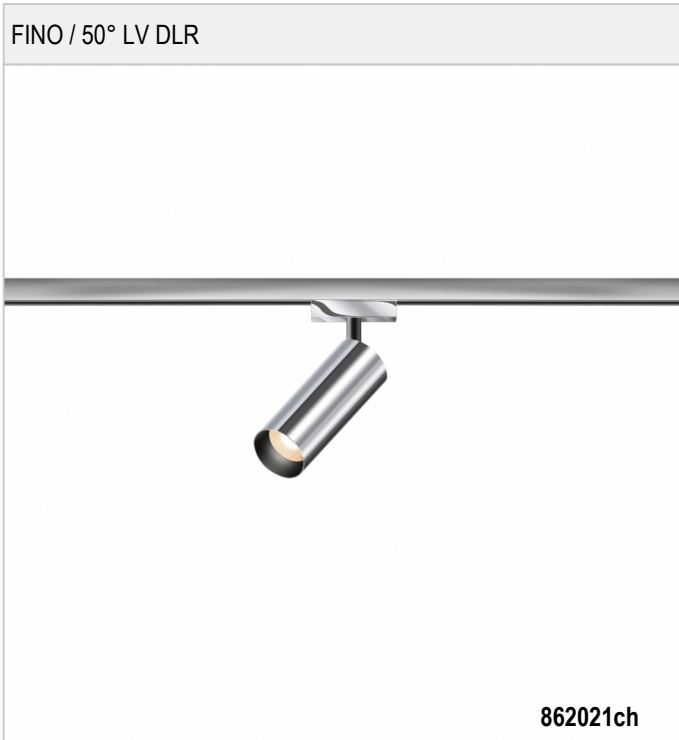

FINO / 50° LV DLR - DUOLARE SPOTLIGHTS

BRUCK.

FINO / 50° LV DLR

230 V		IP20			LED
	12 W	min. 1200 lm	2700K	CRI 90	50°

Product data

Art.-No.: 862021ch
 Safety class: I

Lamp type

Lamp type: LED
 Power: max. 12 W
 Luminous flux (lm): min. 1200
 Lichttemperatur: 2700K
 Color rendering: CRI 90

FINO / 50° LV DLR

862021ws		white
862021ch		chrome
862021sw		black
862021sg		
862021wg		Outside white, inside gold
862021gr		gray paintet