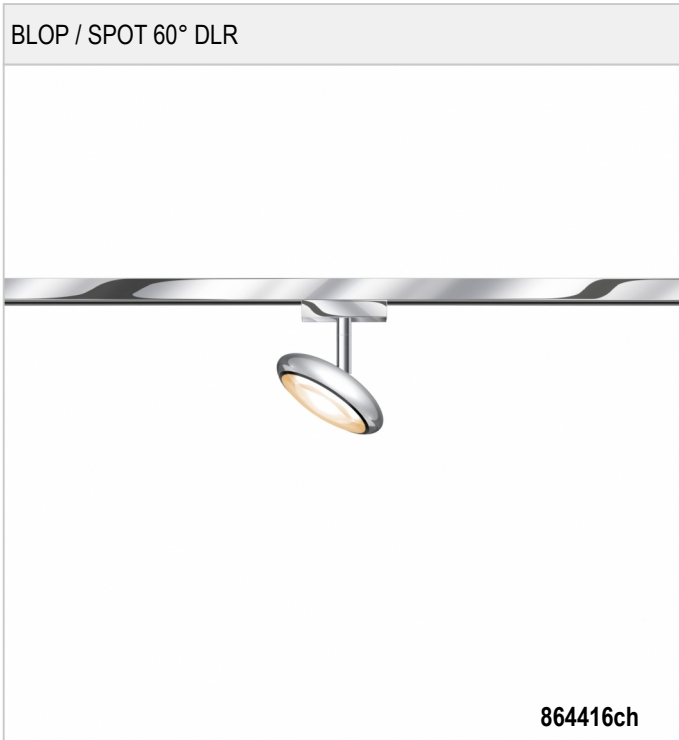

BLOP / SPOT 60° DLR - DUOLARE SPOTLIGHTS

BRUCK.

BLOP / SPOT 60° DLR

230 V		IP20	 R.C		LED
	12 W	min. 950 lm	2700K	CRI 90	60°

Product data

Art.-No.: 864416ch
 Safety class: II

Lamp type

Lamp type: LED
 Power: max. 12 W
 Luminous flux (lm): min. 950
 Lichttemperatur: 2700K
 Color rendering: CRI 90

Designer: Dirk Wortmeyer

BLOP / SPOT 60° DLR

864416ws		white
864416mcgy		mattchrome (mcgy)
864416ch		chrome
864416sw		black
864416hw		champagne, white
864416hb		champagne, black