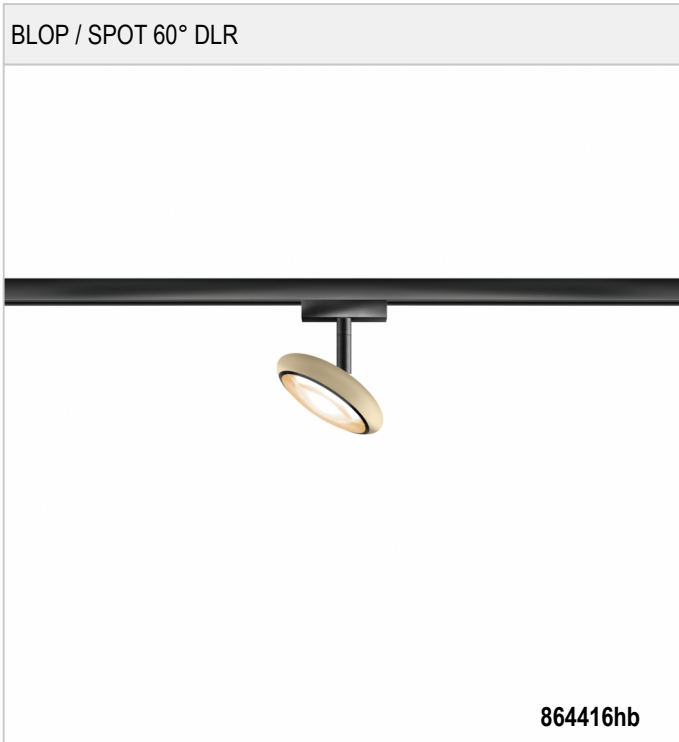

BLOP / SPOT 60° DLR - DUOLARE SPOTLIGHTS

BRUCK.

BLOP / SPOT 60° DLR

864416ws		white
864416mcgy		mattchrome (mcgy)
864416ch		chrome
864416sw		black
 864416hw		champagne, white
 864416hb		champagne, black

BLOP / SPOT 60° DLR

230 V		IP20	 R.C	 LED	
 LED	12 W	min. 950 lm	2700K	CRI 90	60°
					

Product data

Art.-No.: 864416hb
 Safety class: II

Lamp type

Lamp type: LED
 Power: max. 12 W
 Luminous flux (lm): min. 950
 Lichttemperatur: 2700K
 Color rendering: CRI 90