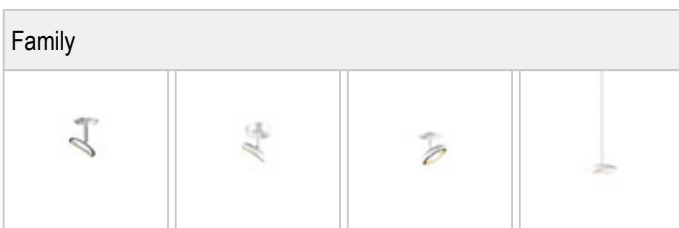

BLOP / SPOT 60° DLR - DUOLARE SPOTLIGHTS

BRUCK.

BLOP / SPOT 60° DLR

864416ws		white
864416mcy		mattchrome (mcy)
864416ch		chrome
864416sw		black
 864416hw		champagne, white
 864416hb		champagne, black

BLOP / SPOT 60° DLR

230 V		IP20	 R.C	 LED
 LED	12 W	min. 950 lm	2700K	CRI 90
				

Product data

Art.-No.: 864416hw
 Safety class: II

Lamp type

Lamp type: LED
 Power: max. 12 W
 Luminous flux (lm): min. 950
 Lichttemperatur: 2700K
 Color rendering: CRI 90