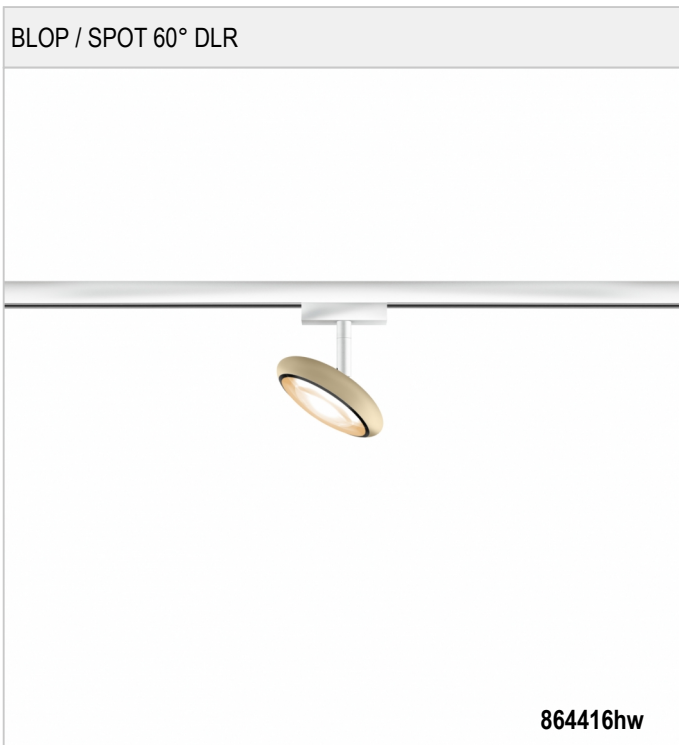

BLOP / SPOT 60° DLR - DUOLARE SPOTLIGHTS

BRUCK.

BLOP / SPOT 60° DLR

864416ws		white
864416mcy		mattchrome (mcy)
864416ch		chrome
864416sw		black
 864416hw		champagne, white
 864416hb		champagne, black

BLOP / SPOT 60° DLR

230 V		IP20	 R.C	 LED
 LED	12 W	min. 950 lm	2700K	CRI 90
				

Product data

Art.-No.: 864416hw
 Safety class: II

Lamp type

Lamp type: LED
 Power: max. 12 W
 Luminous flux (lm): min. 950
 Lichttemperatur: 2700K
 Color rendering: CRI 90