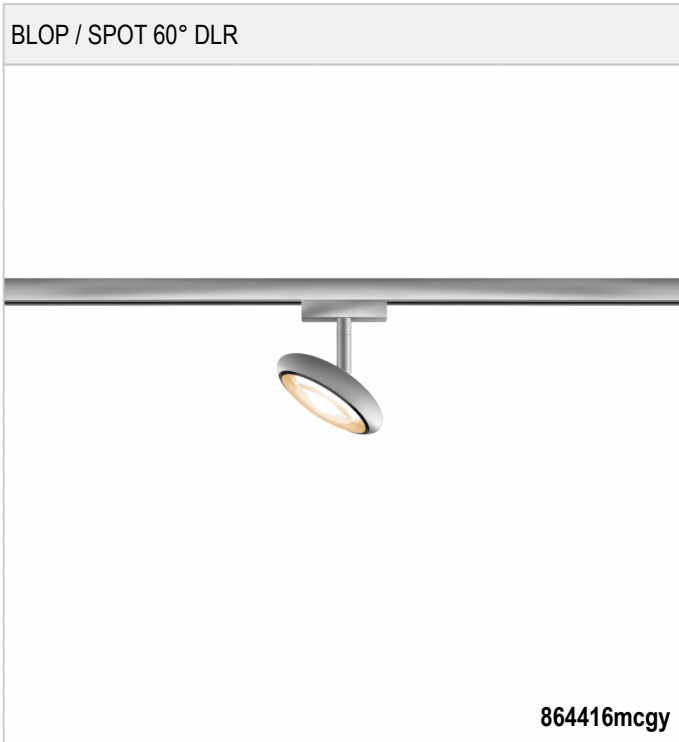

BLOP / SPOT 60° DLR - DUOLARE SPOTLIGHTS

BRUCK.

BLOP / SPOT 60° DLR

864416ws		white
864416mcgy		mattchrome (mcgy)
864416ch		chrome
864416sw		black
 864416hw		champagne, white
 864416hb		champagne, black

BLOP / SPOT 60° DLR

230 V		IP20	 R.C	 LED	
 LED	12 W	min. 950 lm	2700K	CRI 90	60°
					

Product data

Art.-No.: 864416mcgy
 Safety class: II

Lamp type

Lamp type: LED
 Power: max. 12 W
 Luminous flux (lm): min. 950
 Lichttemperatur: 2700K
 Color rendering: CRI 90