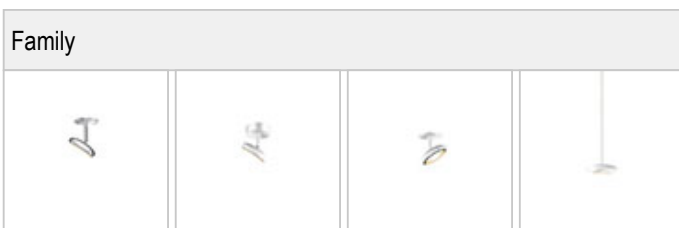

BLOP / SPOT 60° DLR - DUOLARE SPOTLIGHTS

BRUCK.

BLOP / SPOT 60° DLR

864416ws		white
864416mcgy		mattchrome (mcgy)
864416ch		chrome
864416sw		black
 864416hw		champagne, white
 864416hb		champagne, black

BLOP / SPOT 60° DLR

230 V		IP20	 R.C	 LED	
 LED	12 W	min. 950 lm	2700K	CRI 90	60°
					

Product data

Art.-No.: 864416mcgy
 Safety class: II

Lamp type

Lamp type: LED
 Power: max. 12 W
 Luminous flux (lm): min. 950
 Lichttemperatur: 2700K
 Color rendering: CRI 90