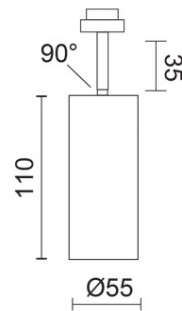

STAR / SPOT 55 L GU10 DLR -

BRUCK.

STAR / SPOT 55 L GU10 DLR

860424mcgy

STAR / SPOT 55 L GU10 DLR

	860424mcgy		matchrome (mcgy)
	860424ch		chrome
	860424sw		black
	860424ws		white

Family

STAR / SPOT 55 L GU10 DLR

Design

Surface wet-painted white aluminium - RAL 9006, matt

Casing made out of aluminium

Rotary pivot joint

Mounting, handling, security

Can be fitted without tools on the light system DLR

	230 V		RLC		LED
	QPAR 51	10 W	GU10	min. 1200 lm	CR.I 80

Product data

Art.-No.: 860424mcgy

Safety class: II

Lamp type

Lamp type: QPAR 51 LED

Power: max. 10 W

Socketed: GU10

Designer: BRUCK