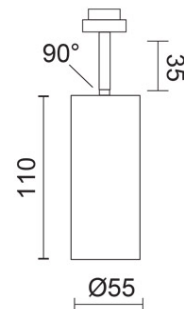

STAR / SPOT 55 L GU10 DLR -

STAR / SPOT 55 L GU10 DLR

860424mcgy

STAR / SPOT 55 L GU10 DLR

	860424mcgy		matchrome (mcgy)
	860424ch		chrome
	860424sw		black
	860424ws		white

Family

STAR / SPOT 55 L GU10 DLR

Design

Surface wet-painted white aluminium - RAL 9006, matt

Casing made out of aluminium

Rotary pivot joint

Mounting, handling, security

Can be fitted without tools on the light system DLR

Product data

Art.-No.: 860424mcgy

Safety class: II

Lamp type

Lamp type: QPAR 51 LED

Power: max. 10 W

Socketed: GU10

Designer: BRUCK