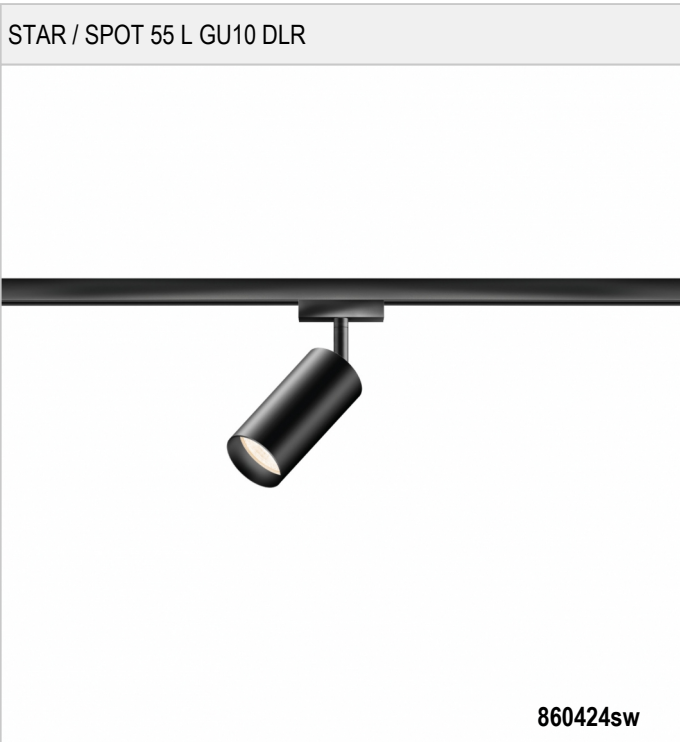

STAR / SPOT 55 L GU10 DLR -

STAR / SPOT 55 L GU10 DLR

	860424mcgy		matchrome (mcgy)
	860424ch		chrome
	860424sw		black
	860424ws		white

STAR / SPOT 55 L GU10 DLR

Design
 Surface wet-painted white aluminium - RAL 9006, matt
 Casing made out of aluminium
 Rotary pivot joint

Mounting, handling, security
 Can be fitted without tools on the light system DLR

	230 V		RLC		LED
	QPAR 51	10 W	GU10	min. 1200 lm	CR.I 80

Product data

Art.-No.: 860424sw
 Safety class: II

Lamp type

Lamp type: QPAR 51 LED
 Power: max. 10 W
 Socked: GU10

Designer: BRUCK