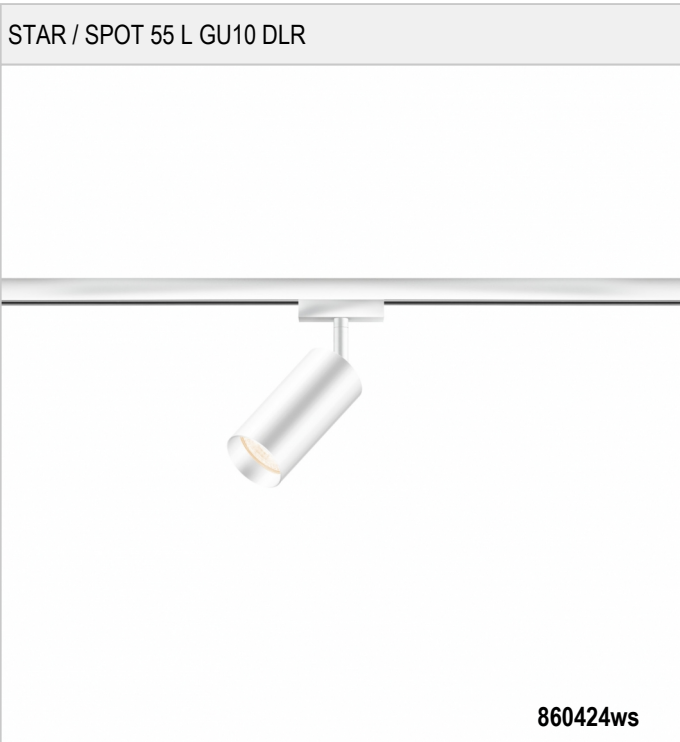

# STAR / SPOT 55 L GU10 DLR -

STAR / SPOT 55 L GU10 DLR

	860424mcgy		matchrome (mcgy)
	860424ch		chrome
	860424sw		black
	860424ws		white

STAR / SPOT 55 L GU10 DLR

**Design**  
 Surface wet-painted white- RAL 9010, matt  
 Casing made out of aluminium  
 Rotary pivot joint

**Mounting, handling, security**  
 Can be fitted without tools on the light system DLR

	230 V		RLC		LED
	QPAR 51	10 W	GU10	min. 1200 lm	CR.I 80

**Product data**

Art.-No.: 860424ws  
 Safety class: II

**Lamp type**

Lamp type: QPAR 51 LED  
 Power: max. 10 W  
 Socked: GU10

**Designer:** BRUCK