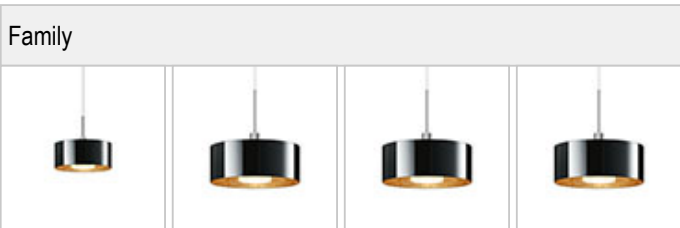

CANTARA GLAS / 300 LV C - PENDANT LUMINAIRES

BRUCK.

CANTARA GLAS / 300 LV C

102010ws **BG** Black inside gold

CANTARA GLAS / 300 LV C

230 V		IP20		R.C.		LED
	15 W	min. 1250 lm	2700K	CRI 97		

Product data

Art.-No.: 102010ws

Safety class: II

Lamp type

Lamp type: LED

Power: max. 15 W

Luminous flux (lm): min. 1250

Lichttemperatur: 2700K

Color rendering: CRI 97

Designer: BRUCK