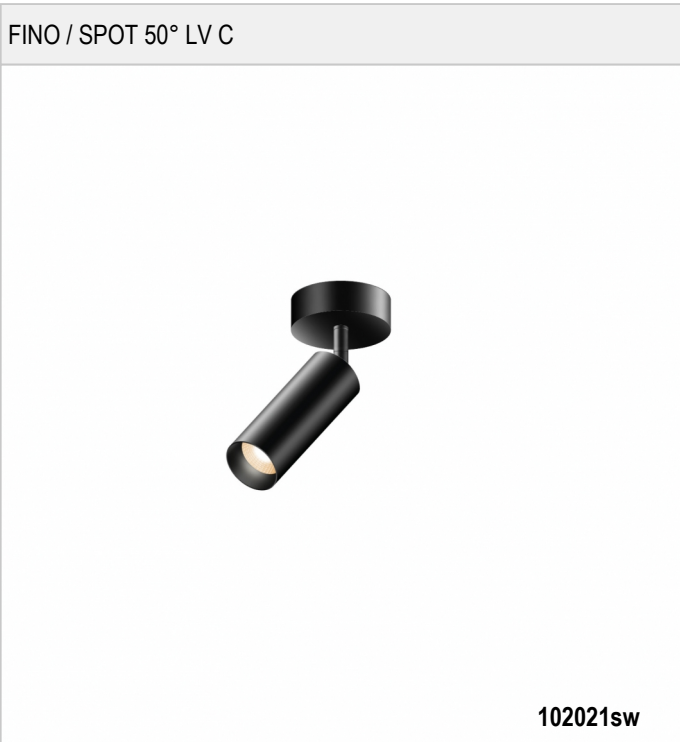

FINO / SPOT 50° LV C - CEILING LUMINAIRES

BRUCK.

FINO / SPOT 50° LV C

230 V		IP20			LED
	12 W	min. 1200 lm	2700K	CRI 90	50°

Product data

Art.-No.: 102021sw
 Safety class: I

Lamp type

Lamp type: LED
 Power: max. 12 W
 Luminous flux (lm): min. 1200
 Lichttemperatur: 2700K
 Color rendering: CRI 90

FINO / SPOT 50° LV C

102021ws		white
102021ch		chrome
102021sw		black
102021sg		
102021wg		Outside white, inside gold
102021gr		gray paintet