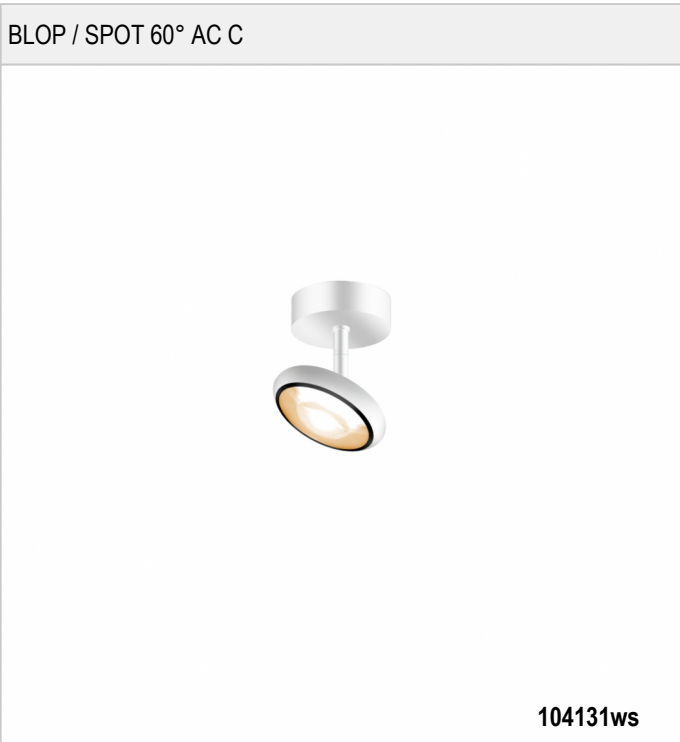

BLOP / SPOT 60° AC C - CEILING LUMINAIRES

BRUCK.

BLOP / SPOT 60° AC C

104131ws		white
104131mcgy		mattchrome (mcgy)
104131ch		chrome
104131sw		black
 104131hw		champagne, white
 104131hb		champagne, black

BLOP / SPOT 60° AC C

230 V		IP20			LED
	12 W	min. 950 lm	2700K	CRI 90	60°
					

Product data

Art.-No.: 104131ws
 Safety class: I

Lamp type

Lamp type: LED
 Power: max. 12 W
 Luminous flux (lm): min. 950
 Lichttemperatur: 2700K
 Color rendering: CRI 90