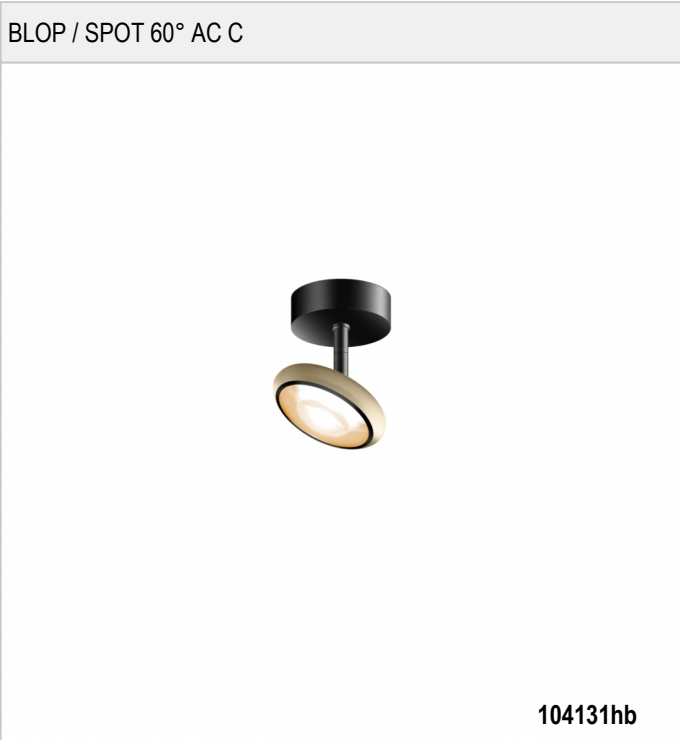

BLOP / SPOT 60° AC C - CEILING LUMINAIRES

BRUCK.

BLOP / SPOT 60° AC C

230 V		IP20			LED
	12 W	min. 950 lm	2700K	CRI 90	60°

Product data

Art.-No.: 104131hb
 Safety class: I

Lamp type

Lamp type: LED
 Power: max. 12 W
 Luminous flux (lm): min. 950
 Lichttemperatur: 2700K
 Color rendering: CRI 90

Designer: Dirk Wortmeyer

BLOP / SPOT 60° AC C

104131ws		white
104131mcgy		mattchrome (mcgy)
104131ch		chrome
104131sw		black
104131hw		champagne, white
104131hb		champagne, black