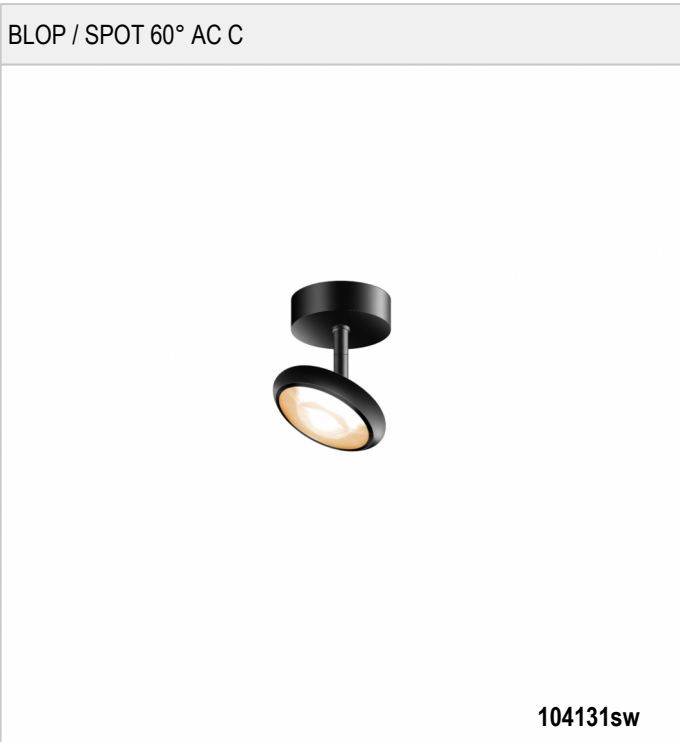

BLOP / SPOT 60° AC C - CEILING LUMINAIRES

BRUCK.

BLOP / SPOT 60° AC C

230 V		IP20			LED
	12 W	min. 950 lm	2700K	CRI 90	60°

Product data

Art.-No.: 104131sw
 Safety class: I

Lamp type

Lamp type: LED
 Power: max. 12 W
 Luminous flux (lm): min. 950
 Lichttemperatur: 2700K
 Color rendering: CRI 90

Designer: Dirk Wortmeyer

BLOP / SPOT 60° AC C

104131ws		white
104131mcgy		mattchrome (mcgy)
104131ch		chrome
104131sw		black
104131hw		champagne, white
104131hb		champagne, black