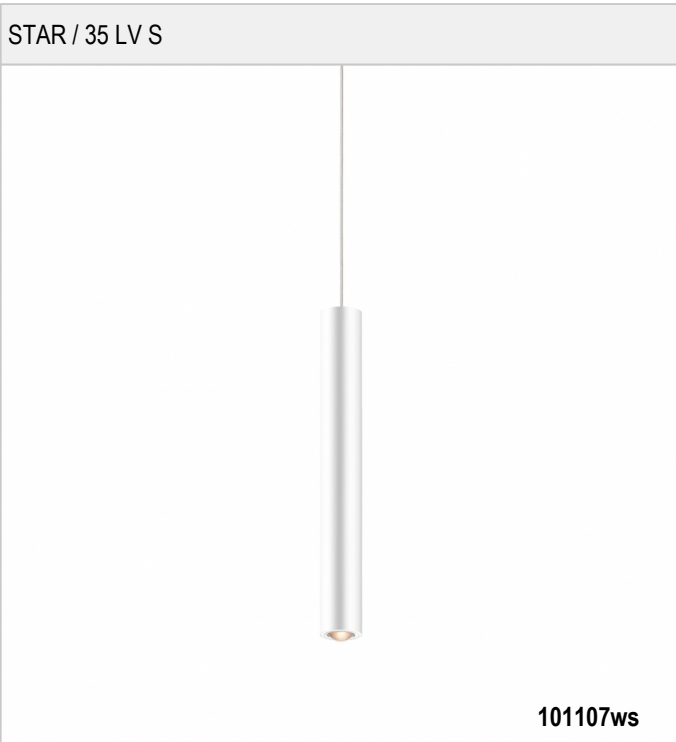

# STAR / 35 LV S - SPOTLIGHT FOR 3-TRACKS

BRUCK.

STAR / 35 LV S

	101107ch		chrome
	101107mcgy		mattchrome (mcgy)
	101107ws		white
	101107sw		black wet-painted

STAR / 35 LV S

	230 V		IP20		DC		R.C
		LED			15 W	min. 1250 lm	
2700K	CRI 97	100°					

**Product data**

Art.-No.: 101107ws  
 Safety class: II

**Lamp type**

Lamp type: LED  
 Power: max. 15 W  
 Luminous flux (lm): min. 1250  
 Lichttemperatur: 2700K  
 Color rendering: CRI 97

**Designer:** BRUCK