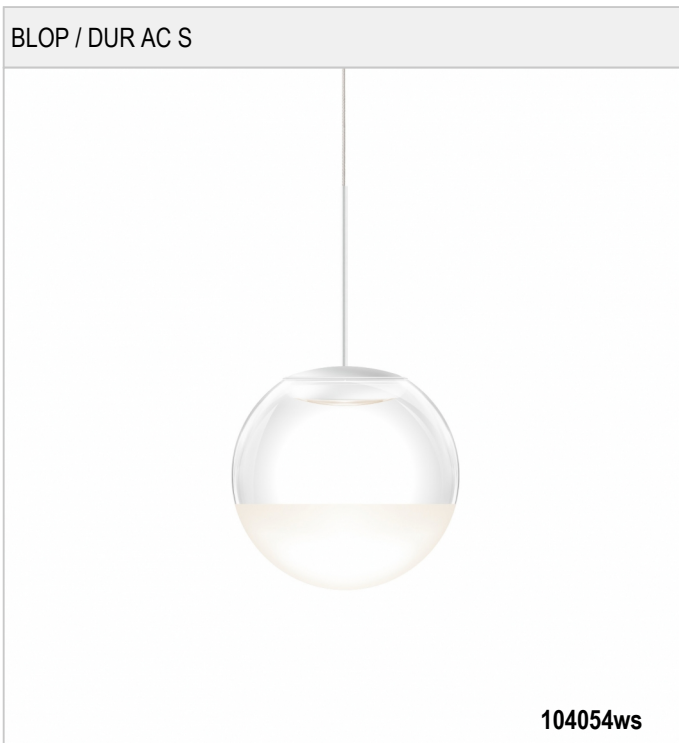

BLOP / DUR AC S - SPOTLIGHT FOR 3-TRACKS

BRUCK.

BLOP / DUR AC S

| | | | | | | |
|-------|------|-------------|-------|--------|--|-----|
| 230 V | | IP20 | | R.C. | | LED |
| | 12 W | min. 950 lm | 2700K | CRI 90 | | |

Product data

Art.-No.: 104054ws
 Safety class: II

Lamp type

Lamp type: LED
 Power: max. 12 W
 Luminous flux (lm): min. 950
 Lichttemperatur: 2700K
 Color rendering: CRI 90

Designer: Dirk Wortmeyer

BLOP / DUR AC S

| | | |
|------------|--|-------------------|
| 104054ws | | white |
| 104054mcgy | | mattchrome (mcgy) |
| 104054ch | | chrome |
| 104054sw | | black |
| 104054hw | | champagne, white |