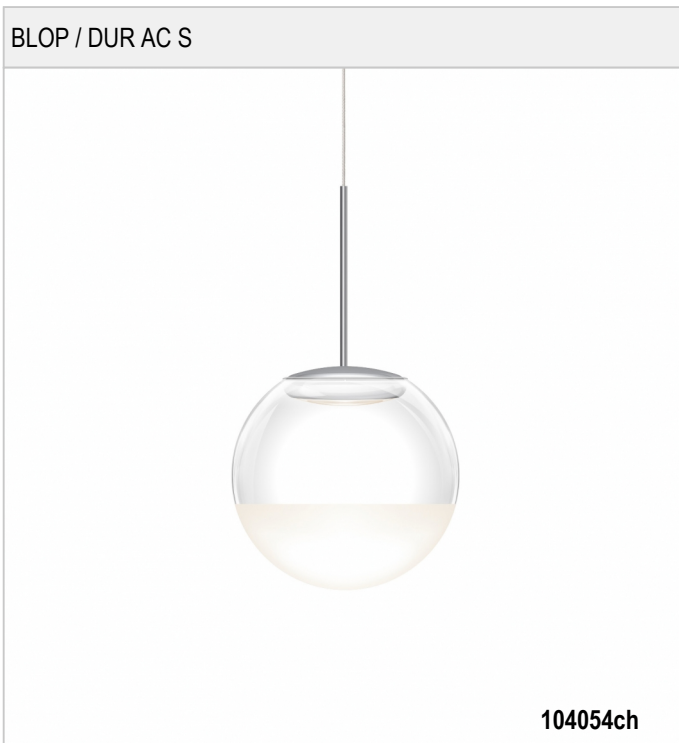

BLOP / DUR AC S - SPOTLIGHT FOR 3-TRACKS

BRUCK.

BLOP / DUR AC S

230 V		IP20		R.C		LED
	12 W	min. 950 lm	2700K	CRI 90		

Product data

Art.-No.: 104054ch
 Safety class: II

Lamp type

Lamp type: LED
 Power: max. 12 W
 Luminous flux (lm): min. 950
 Lichttemperatur: 2700K
 Color rendering: CRI 90

Designer: Dirk Wortmeyer

BLOP / DUR AC S

104054ws		white
104054mcgy		mattchrome (mcgy)
104054ch		chrome
104054sw		black
104054hw		champagne, white