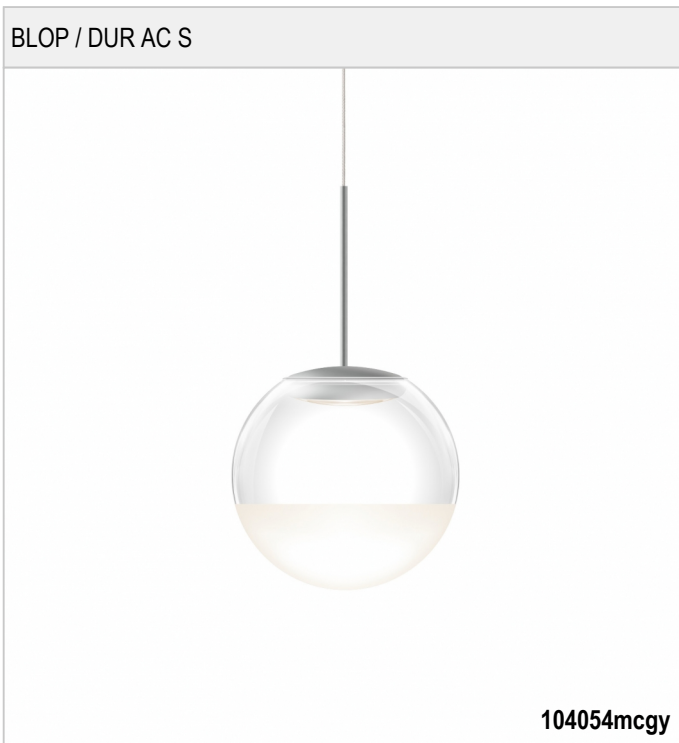

BLOP / DUR AC S - SPOTLIGHT FOR 3-TRACKS

BRUCK.

BLOP / DUR AC S

230 V		IP20		R.C		LED
	12 W	min. 950 lm	2700K	CRI 90		

Product data

Art.-No.: 104054mcgy
 Safety class: II

Lamp type

Lamp type: LED
 Power: max. 12 W
 Luminous flux (lm): min. 950
 Lichttemperatur: 2700K
 Color rendering: CRI 90

Designer: Dirk Wortmeyer

BLOP / DUR AC S

104054ws		white
104054mcgy		mattchrome (mcgy)
104054ch		chrome
104054sw		black
104054hw		champagne, white