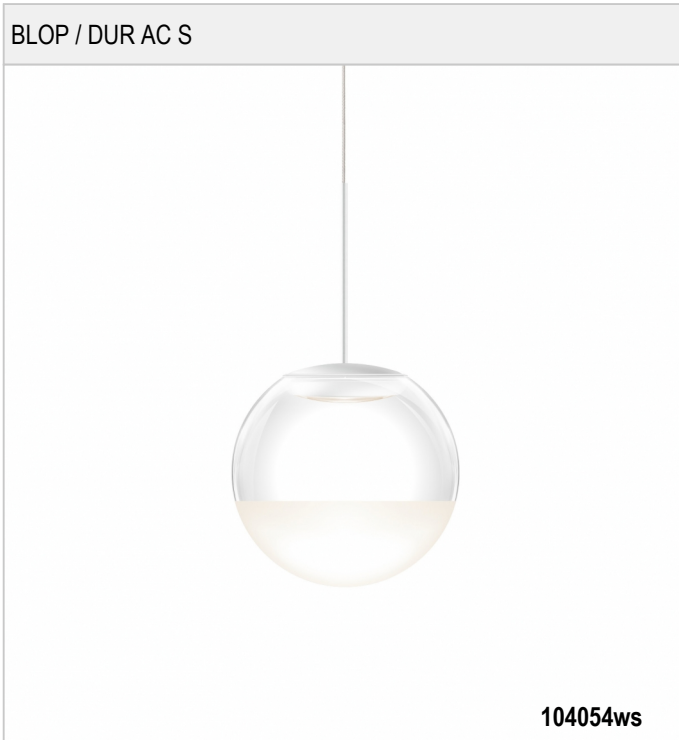

# BLOP / DUR AC S - SPOTLIGHT FOR 3-TRACKS

BLOP / DUR AC S

230 V		IP20		R.C.		LED
	12 W	min. 950 lm	2700K	CRI 90		

**Product data**

Art.-No.: 104054ws  
 Safety class: II

**Lamp type**

Lamp type: LED  
 Power: max. 12 W  
 Luminous flux (lm): min. 950  
 Lichttemperatur: 2700K  
 Color rendering: CRI 90

**Designer:** Dirk Wortmeyer

BLOP / DUR AC S

104054ws		white
104054mcgy		mattchrome (mcgy)
104054ch		chrome
104054sw		black
104054hw		champagne, white