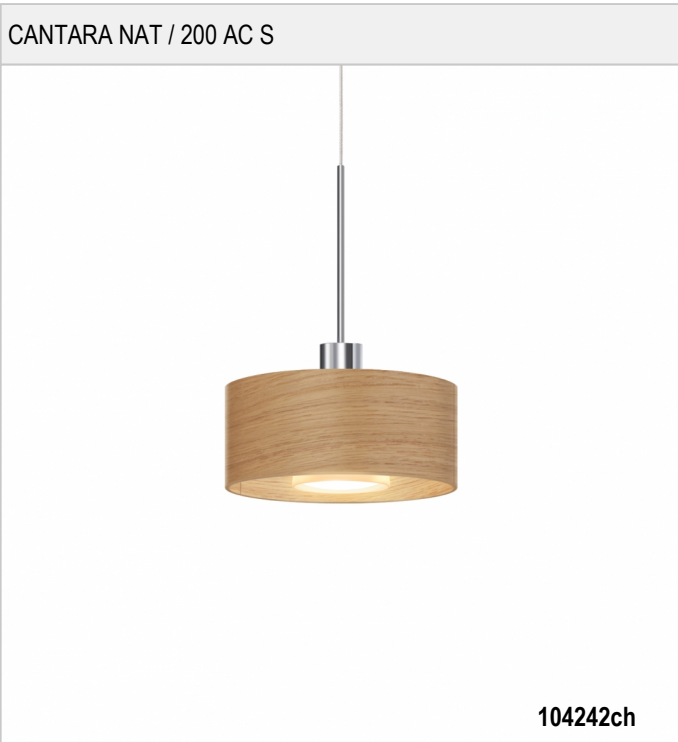

CANTARA NAT / 200 AC S - SPOTLIGHT FOR 3-TRACKS

BRUCK.

CANTARA NAT / 200 AC S

230 V		IP20		R.C		LED
	10 W	min. 800 lm	2700K	CRI 90		

Product data

Art.-No.: 104242ch
 Safety class: II

Lamp type

Lamp type: LED
 Power: max. 10 W
 Luminous flux (lm): min. 800
 Lichttemperatur: 2700K
 Color rendering: CRI 90

Designer: BRUCK

CANTARA NAT / 200 AC S

104242ws	NE
104242mcgy	NE
104242ch	NE
104242sw	NE