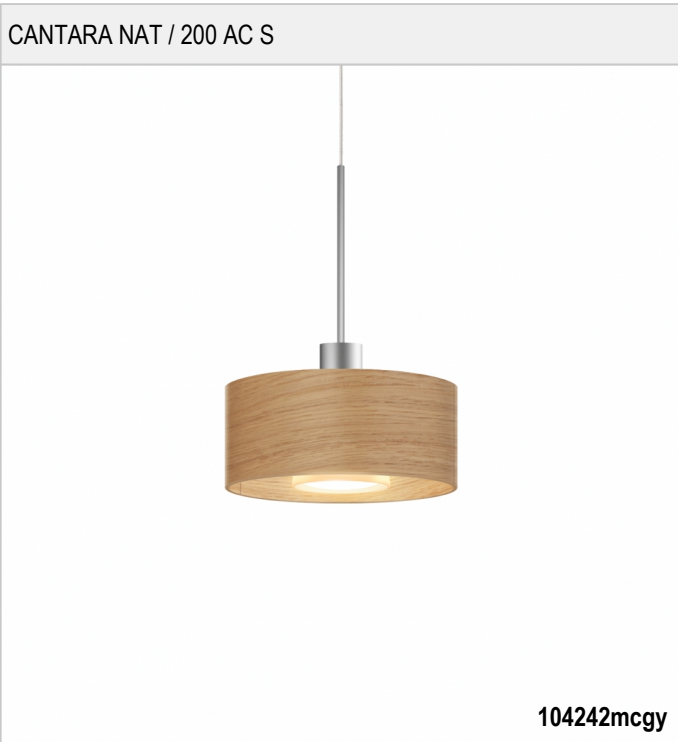

# CANTARA NAT / 200 AC S - SPOTLIGHT FOR 3-TRACKS

BRUCK.

CANTARA NAT / 200 AC S

230 V		IP20		R.C		LED
	10 W	min. 800 lm	2700K	CRI 90		

**Product data**

Art.-No.: 104242mcgy  
 Safety class: II

**Lamp type**

Lamp type: LED  
 Power: max. 10 W  
 Luminous flux (lm): min. 800  
 Lichttemperatur: 2700K  
 Color rendering: CRI 90

**Designer:** BRUCK

CANTARA NAT / 200 AC S

104242ws	
104242mcgy	
104242ch	
104242sw	