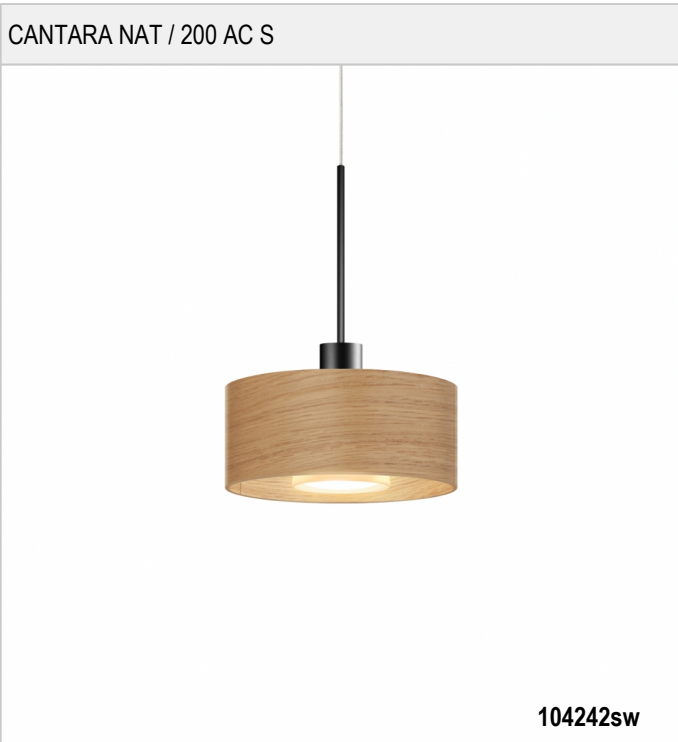

CANTARA NAT / 200 AC S - SPOTLIGHT FOR 3-TRACKS

BRUCK.

CANTARA NAT / 200 AC S

230 V		IP20		R.C		LED
	10 W	min. 800 lm	2700K	CRI 90		

Product data

Art.-No.: 104242sw
 Safety class: II

Lamp type

Lamp type: LED
 Power: max. 10 W
 Luminous flux (lm): min. 800
 Lichttemperatur: 2700K
 Color rendering: CRI 90

Designer: BRUCK

CANTARA NAT / 200 AC S

104242ws	
104242mcgy	
104242ch	
104242sw	