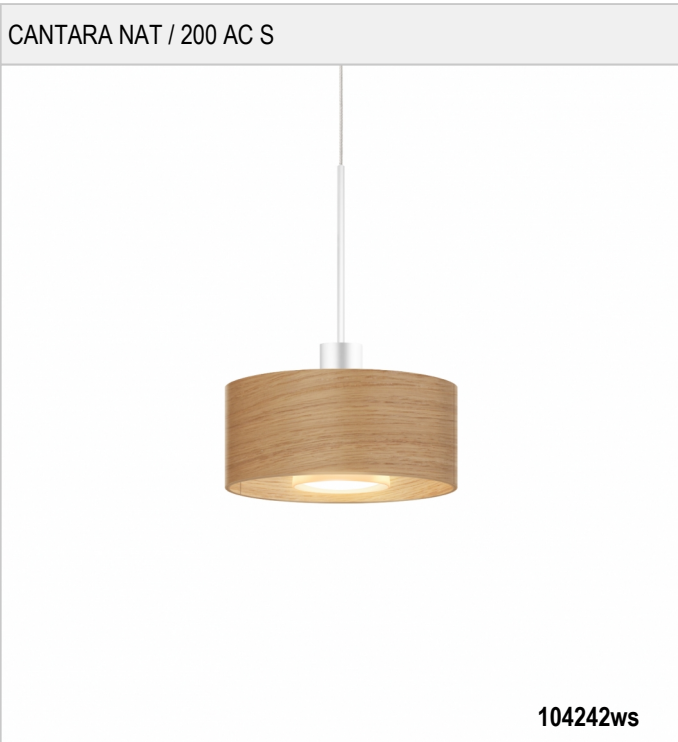

CANTARA NAT / 200 AC S - SPOTLIGHT FOR 3-TRACKS

BRUCK.

CANTARA NAT / 200 AC S

230 V		IP20		R.C		LED
	10 W	min. 800 lm	2700K	CRI 90		

Product data

Art.-No.: 104242ws
 Safety class: II

Lamp type

Lamp type: LED
 Power: max. 10 W
 Luminous flux (lm): min. 800
 Lichttemperatur: 2700K
 Color rendering: CRI 90

Designer: BRUCK

CANTARA NAT / 200 AC S

104242ws	
104242mcgy	
104242ch	
104242sw	