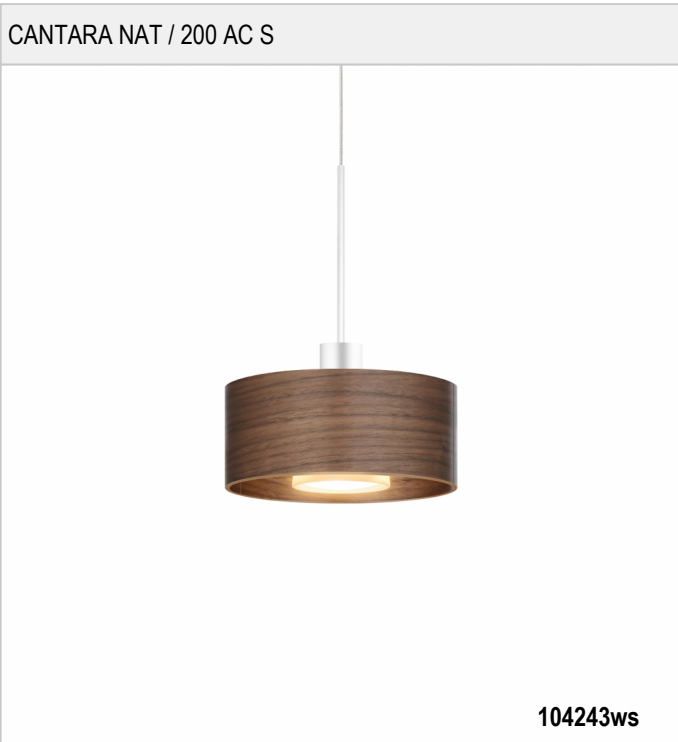

CANTARA NAT / 200 AC S - SPOTLIGHT FOR 3-TRACKS

BRUCK.

CANTARA NAT / 200 AC S

230 V		IP20		R.C		LED
	10 W	min. 800 lm	2700K	CRI 90		

Product data

Art.-No.: 104243ws
 Safety class: II

Lamp type

Lamp type: LED
 Power: max. 10 W
 Luminous flux (lm): min. 800
 Lichttemperatur: 2700K
 Color rendering: CRI 90

Designer: BRUCK

CANTARA NAT / 200 AC S

104243ws	
104243mcgy	
104243ch	
104243sw	