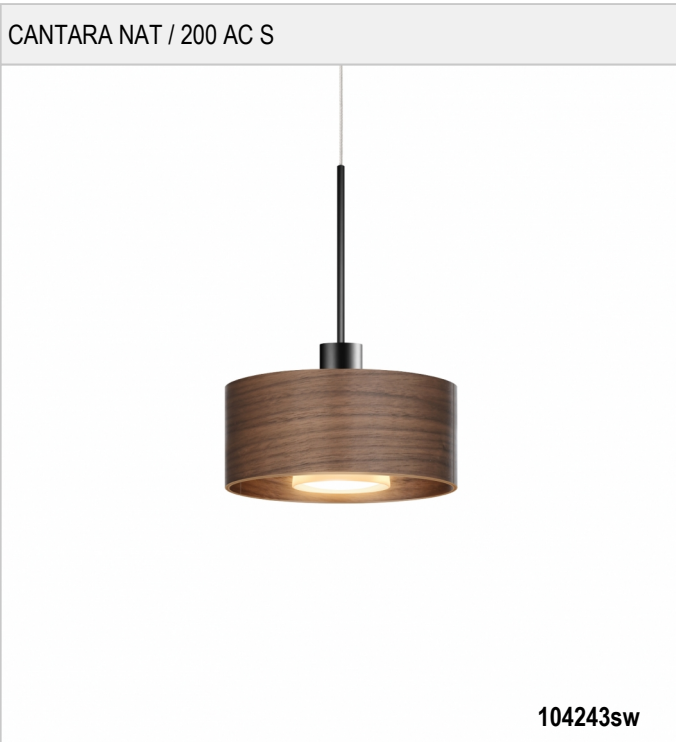

CANTARA NAT / 200 AC S - SPOTLIGHT FOR 3-TRACKS

BRUCK.

CANTARA NAT / 200 AC S

230 V		IP20		R.C.		LED
	10 W	min. 800 lm	2700K	CRI 90		

Product data

Art.-No.: 104243sw
 Safety class: II

Lamp type

Lamp type: LED
 Power: max. 10 W
 Luminous flux (lm): min. 800
 Lichttemperatur: 2700K
 Color rendering: CRI 90

Designer: BRUCK

CANTARA NAT / 200 AC S

104243ws	
104243mcgy	
104243ch	
104243sw	