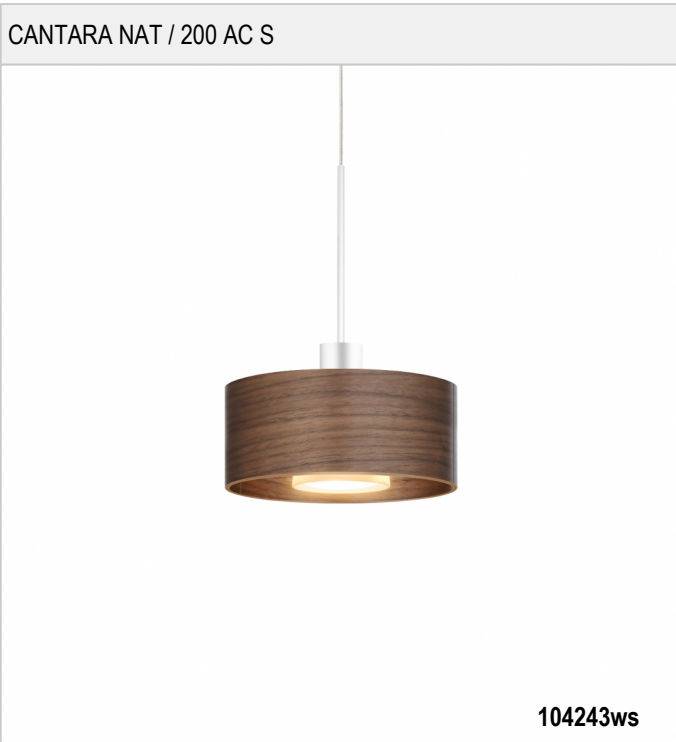

CANTARA NAT / 200 AC S - SPOTLIGHT FOR 3-TRACKS

BRUCK.

CANTARA NAT / 200 AC S

230 V		IP20		R.C		LED
	10 W	min. 800 lm	2700K	CRI 90		

Product data

Art.-No.: 104243ws
 Safety class: II

Lamp type

Lamp type: LED
 Power: max. 10 W
 Luminous flux (lm): min. 800
 Lichttemperatur: 2700K
 Color rendering: CRI 90

Designer: BRUCK

CANTARA NAT / 200 AC S

104243ws	
104243mcgy	
104243ch	
104243sw	