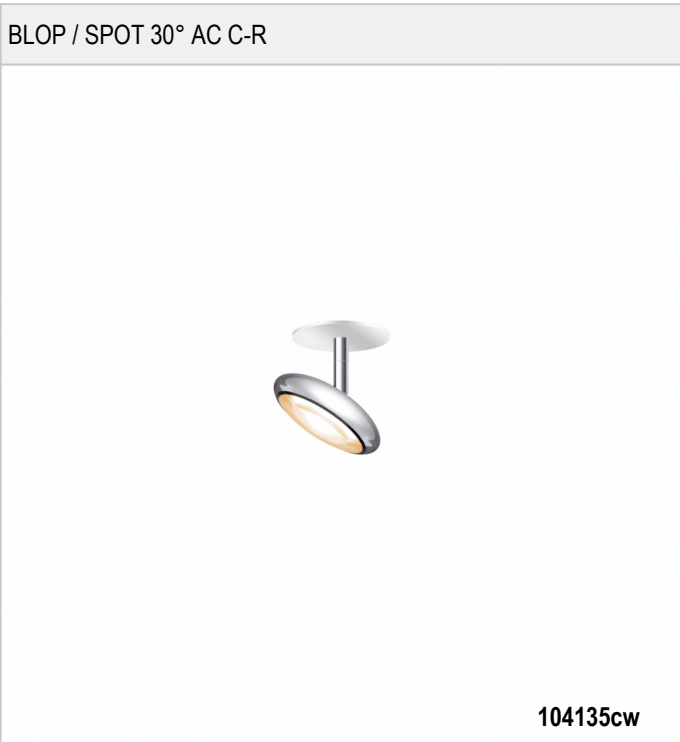

BLOP / SPOT 30° AC C-R - LIGHTPOINTS

BRUCK.

BLOP / SPOT 30° AC C-R

104135ws		white
104135mcgy		mattchrome (mcgy)
104135sw		black
 104135hw		champagne, white
104135cw		chrome, white

BLOP / SPOT 30° AC C-R

	IP20				
	12 W	min. 950 lm	2700K	CRI 90	30°
					

Product data

Art.-No.: 104135cw
 Safety class: I

Lamp type

Lamp type: LED
 Power: max. 12 W
 Luminous flux (lm): min. 950
 Lichttemperatur: 2700K
 Color rendering: CRI 90

Designer: Dirk Wortmeyer