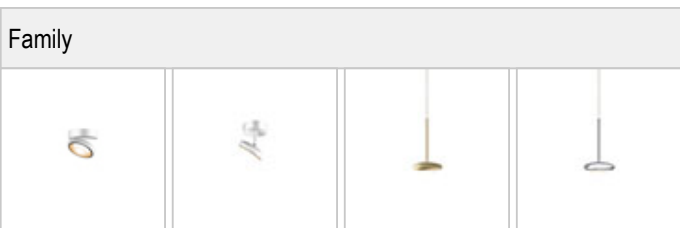

BLOP / SPOT 30° AC C-R - LIGHTPOINTS

BRUCK.

BLOP / SPOT 30° AC C-R

104135ws		white
104135mcgy		mattchrome (mcgy)
104135sw		black
 104135hw		champagne, white
104135cw		chrome, white

BLOP / SPOT 30° AC C-R

	IP20				
	12 W	min. 950 lm	2700K	CRI 90	30°
					

Product data

Art.-No.: 104135ws
 Safety class: I

Lamp type

Lamp type: LED
 Power: max. 12 W
 Luminous flux (lm): min. 950
 Lichttemperatur: 2700K
 Color rendering: CRI 90

Designer: Dirk Wortmeyer