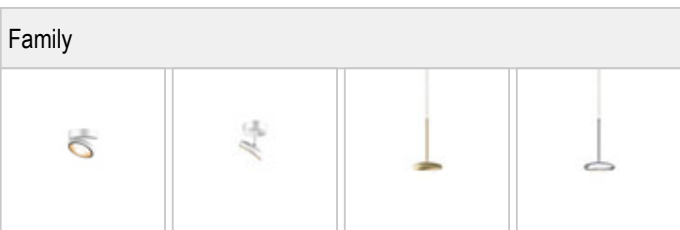

BLOP / SPOT 60° AC C-R - LIGHTPOINTS

BRUCK.

BLOP / SPOT 60° AC C-R

104136ws		white
104136mcgy		mattchrome (mcgy)
104136sw		black
 104136hw		champagne, white
104136cw		chrome, white

BLOP / SPOT 60° AC C-R

	IP20				
	12 W	min. 950 lm	2700K	CRI 90	60°
					

Product data

Art.-No.: 104136mcgy
 Safety class: I

Lamp type

Lamp type: LED
 Power: max. 12 W
 Luminous flux (lm): min. 950
 Lichttemperatur: 2700K
 Color rendering: CRI 90

Designer: Dirk Wortmeyer