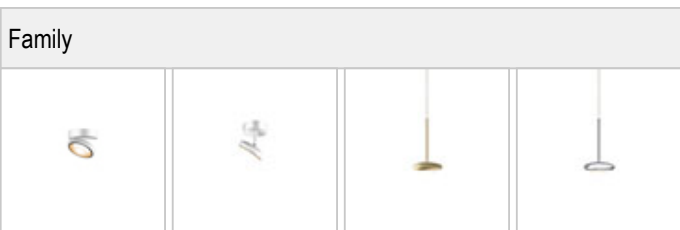

BLOP / SPOT 60° AC C-R - LIGHTPOINTS

BRUCK.

BLOP / SPOT 60° AC C-R

104136ws		white
104136mcgy		mattchrome (mcgy)
104136sw		black
 104136hw		champagne, white
104136cw		chrome, white

BLOP / SPOT 60° AC C-R

	IP20				
	12 W	min. 950 lm	2700K	CRI 90	60°
					

Product data

Art.-No.: 104136ws
 Safety class: I

Lamp type

Lamp type: LED
 Power: max. 12 W
 Luminous flux (lm): min. 950
 Lichttemperatur: 2700K
 Color rendering: CRI 90

Designer: Dirk Wortmeyer