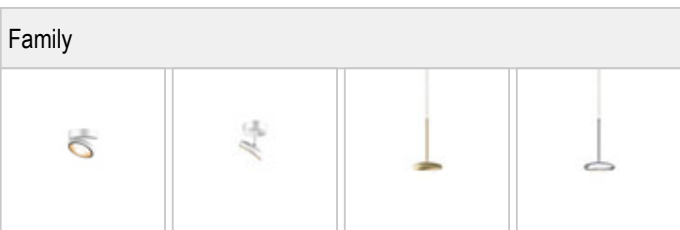

# BLOP / SPOT 100° AC C-R - LIGHTPOINTS

BRUCK.

BLOP / SPOT 100° AC C-R

104137ws		white
104137mcgy		mattchrome (mcgy)
104137sw		black
 104137hw		champagne, white
104137cw		chrome, white

BLOP / SPOT 100° AC C-R

	IP20				
	12 W	min. 950 lm	2700K	CRI 90	100°
					

**Product data**

Art.-No.: 104137cw  
 Safety class: I

**Lamp type**

Lamp type: LED  
 Power: max. 12 W  
 Luminous flux (lm): min. 950  
 Lichttemperatur: 2700K  
 Color rendering: CRI 90