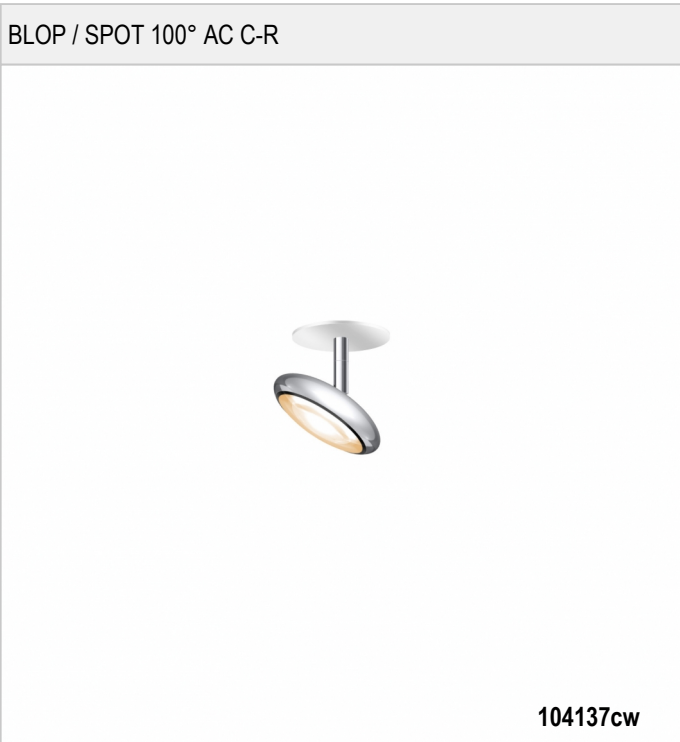

# BLOP / SPOT 100° AC C-R - LIGHTPOINTS

BRUCK.

BLOP / SPOT 100° AC C-R

104137ws		white
104137mcgy		mattchrome (mcgy)
104137sw		black
 104137hw		champagne, white
104137cw		chrome, white

BLOP / SPOT 100° AC C-R

	IP20				
	12 W	min. 950 lm	2700K	CRI 90	100°
					

**Product data**

Art.-No.: 104137cw  
 Safety class: I

**Lamp type**

Lamp type: LED  
 Power: max. 12 W  
 Luminous flux (lm): min. 950  
 Lichttemperatur: 2700K  
 Color rendering: CRI 90