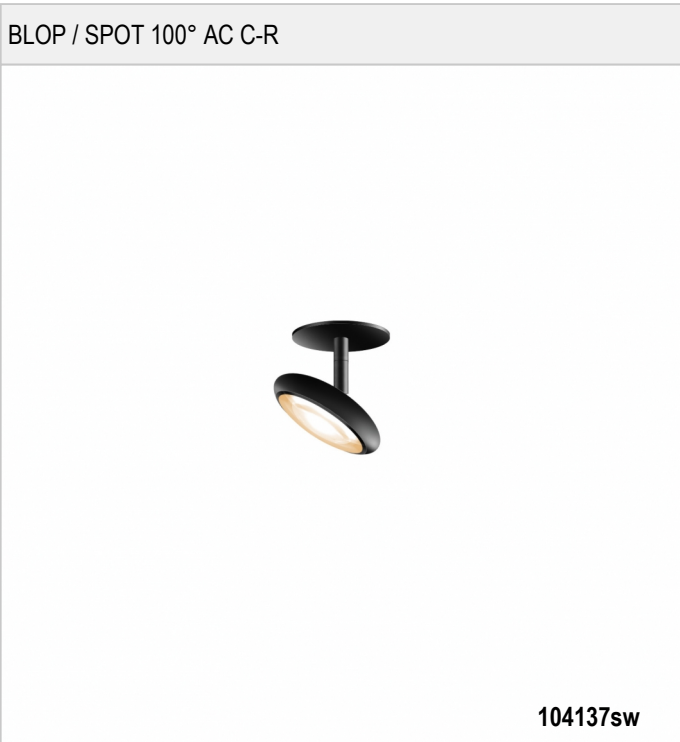

BLOP / SPOT 100° AC C-R - LIGHTPOINTS

BLOP / SPOT 100° AC C-R

104137ws		white
104137mcgy		mattchrome (mcgy)
104137sw		black
104137hw		champagne, white
104137cw		chrome, white

BLOP / SPOT 100° AC C-R

	IP20				
	12 W	min. 950 lm	2700K	CRI 90	100°

Product data

Art.-No.: 104137sw
 Safety class: I

Lamp type

Lamp type: LED
 Power: max. 12 W
 Luminous flux (lm): min. 950
 Lichttemperatur: 2700K
 Color rendering: CRI 90

Designer: Dirk Wortmeyer