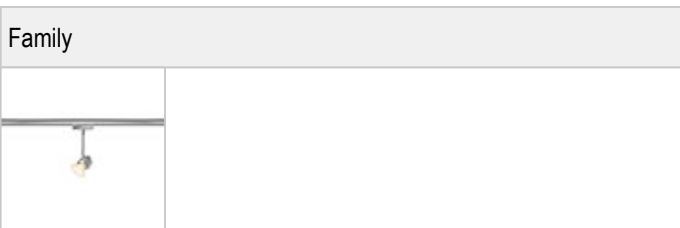

SCOBO / UP+DOWN LV W

	100621ws		white
	100621mg		matt brushed
	100621pl		high-polished
	100621sw		black

SCOBO / UP+DOWN LV W

Light
Miniature LED reflector technology for a precise light image

Design
Casing made out of aluminium gravity die casting, surface hand-crafted

		230 V	350 mA		
			15 W		
min. 1250 lm	2700K	CRI 90			

Product data
Art.-No.: 100621ws
Safety class: I

Lamp type
Lamp type: LED
Power: max. 15 W
Luminous flux (lm): min. 1250
Lichttemperatur: 2700K
Color rendering: CRI 90