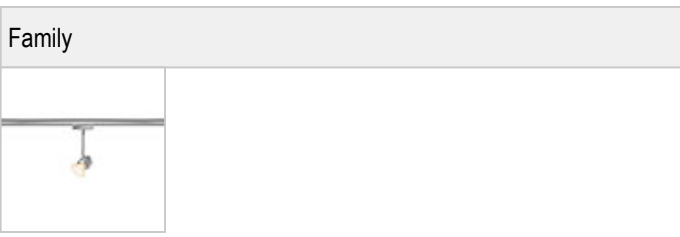

SCOBO / UP+DOWN LV W

	100621ws		white
	100621mg		matt brushed
	100621pl		high-polished
	100621sw		black

SCOBO / UP+DOWN LV W

Light
Miniature LED reflector technology for a precise light image

Design
Surface natural aluminium, matt brushed
Casing made out of aluminium gravity die casting, surface hand-crafted

		230 V	350 mA		
		LED			15 W
min. 1250 lm	2700K	CRI 90			

Product data
Art.-No.: 100621mg
Safety class: I

Lamp type
Lamp type: LED
Power: max. 15 W
Luminous flux (lm): min. 1250
Lichttemperatur: 2700K
Color rendering: CRI 90