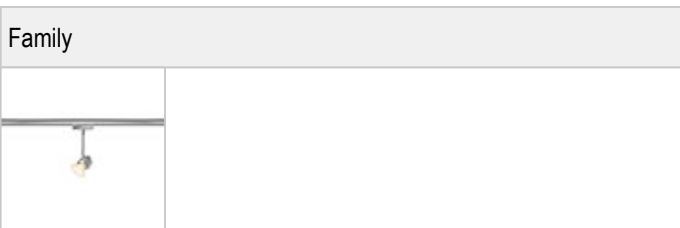

SCOBO / UP+DOWN LV W

	100621ws		white
	100621mg		matt brushed
	100621pl		high-polished
	100621sw		black

SCOBO / UP+DOWN LV W

Light
Miniature LED reflector technology for a precise light image

Design
Casing made out of aluminium gravity die casting, surface hand-crafted

		230 V	350 mA		
		LED			15 W
min. 1250 lm	2700K	CRI 90			

Product data
Art.-No.: 100621ws
Safety class: I

Lamp type
Lamp type: LED
Power: max. 15 W
Luminous flux (lm): min. 1250
Lichttemperatur: 2700K
Color rendering: CRI 90