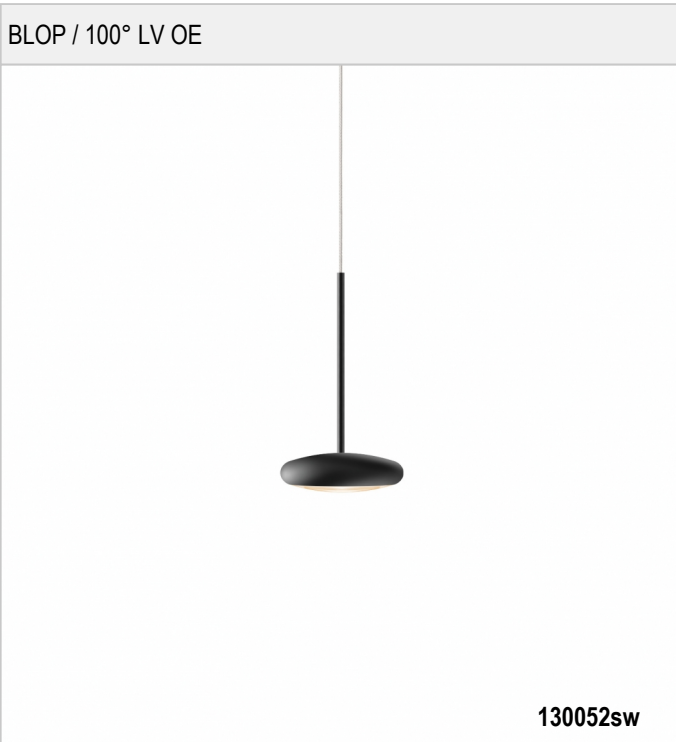

BLOP / 100° LV OE - PENDANT LUMINAIRES

BRUCK.

BLOP / 100° LV OE

130052ch		chrome
130052mcgy		mattchrome (mcgy)
130052sw		black
130052ws		white
130052ha		champagne

BLOP / 100° LV OE

	350 mA		IP20		LED
	12 W	min. 1200 lm	2700K	CRI 90	100°
					

Product data

Art.-No.: 130052sw
 Safety class: III

Lamp type

Lamp type: LED
 Power: max. 12 W
 Luminous flux (lm): min. 1200
 Lichttemperatur: 2700K
 Color rendering: CRI 90

Designer: Dirk Wortmeyer