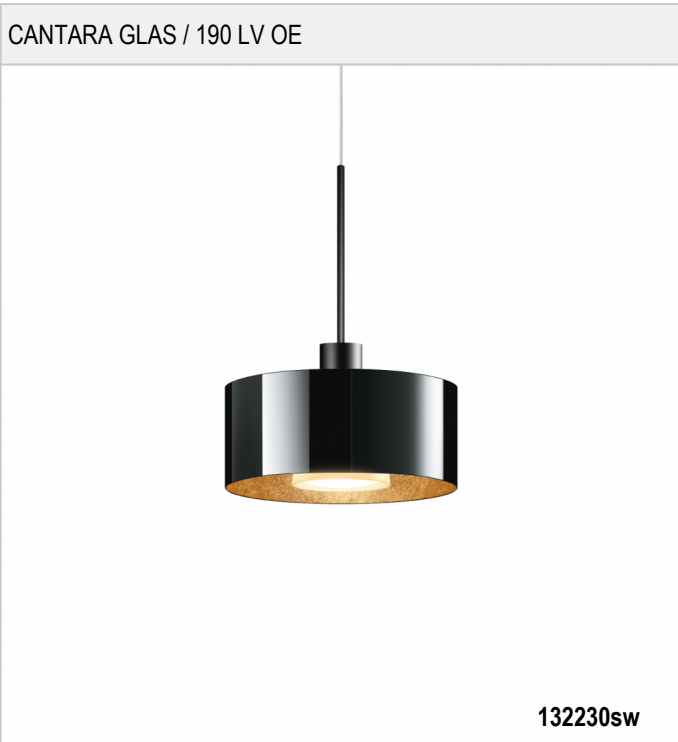

# CANTARA GLAS / 190 LV OE - PENDANT LUMINAIRES

BRUCK.

CANTARA GLAS / 190 LV OE

132230ch	<b>B G</b>	Black inside gold
132230mcgy	<b>B G</b>	Black inside gold
132230sw	<b>B G</b>	Black inside gold

CANTARA GLAS / 190 LV OE

350 mA		IP20			LED
	12 W	min. 1250 lm	2700K	CRI 97	

**Product data**

Art.-No.: 132230sw  
 Safety class: III

**Lamp type**

Lamp type: LED  
 Power: max. 12 W  
 Luminous flux (lm): min. 1250  
 Lichttemperatur: 2700K  
 Color rendering: CRI 97